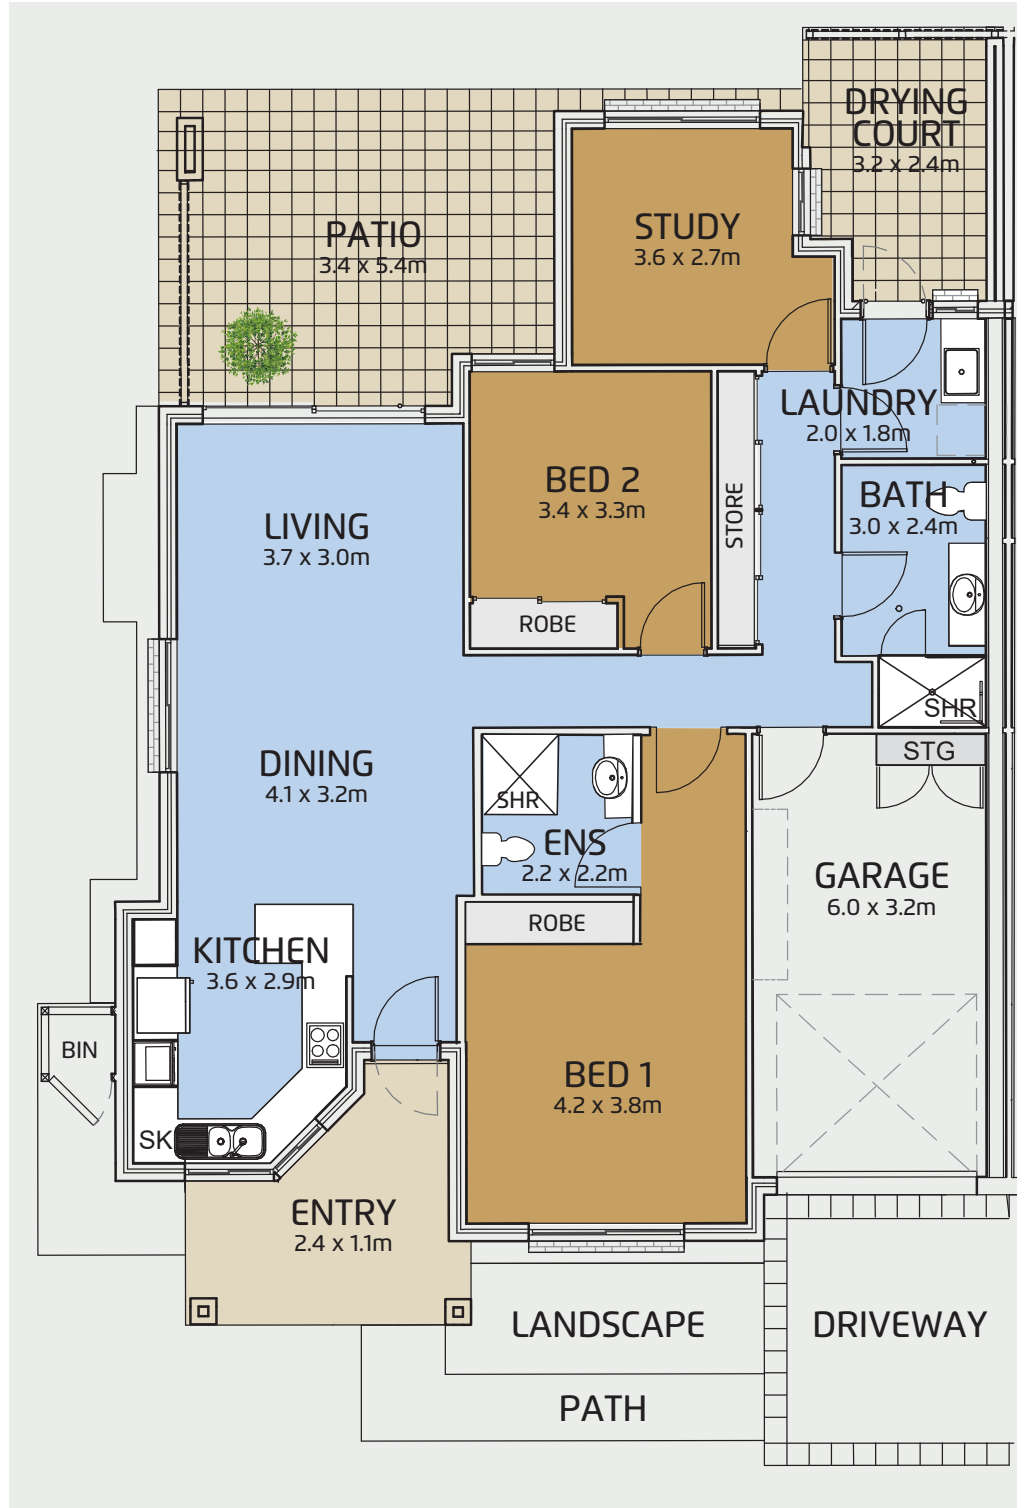

Unit 84

**Total Floor Area = 135.64m<sup>2</sup>**  
(Including Patio & Garage)

Please note: Plans are indicative only and subject to change without notice.

**CALOUNDRA RISE**  
RETIREMENT ESTATE

An initiative of the Knights of the Southern Cross