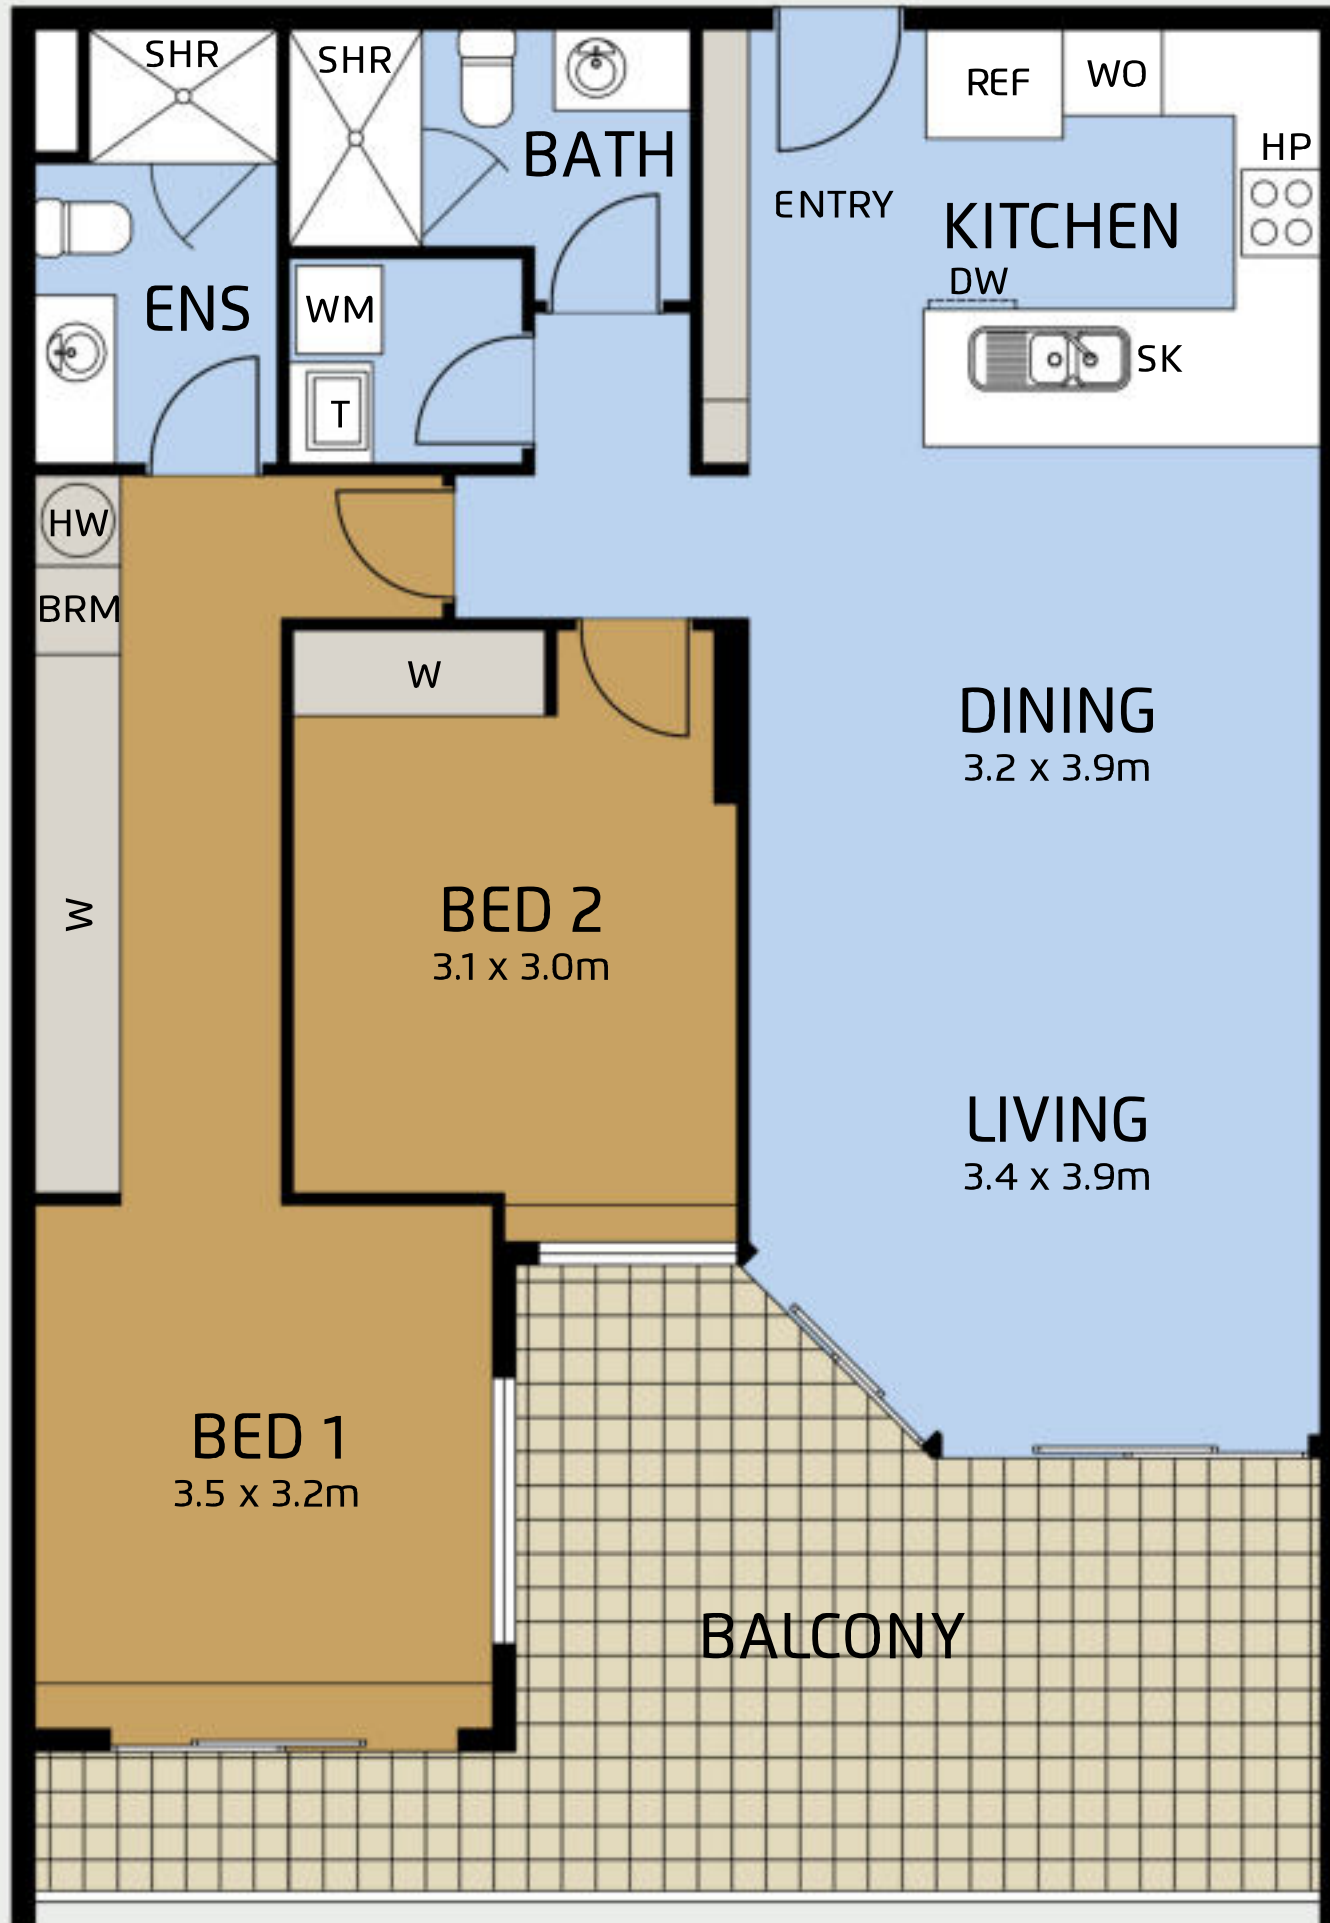

Unit 117

2 2 1

**Total Floor Area = 119m<sup>2</sup>**  
(Including Balcony)

Please note: Plans are indicative only and subject to change without notice.

An initiative of the Knights of the Southern Cross