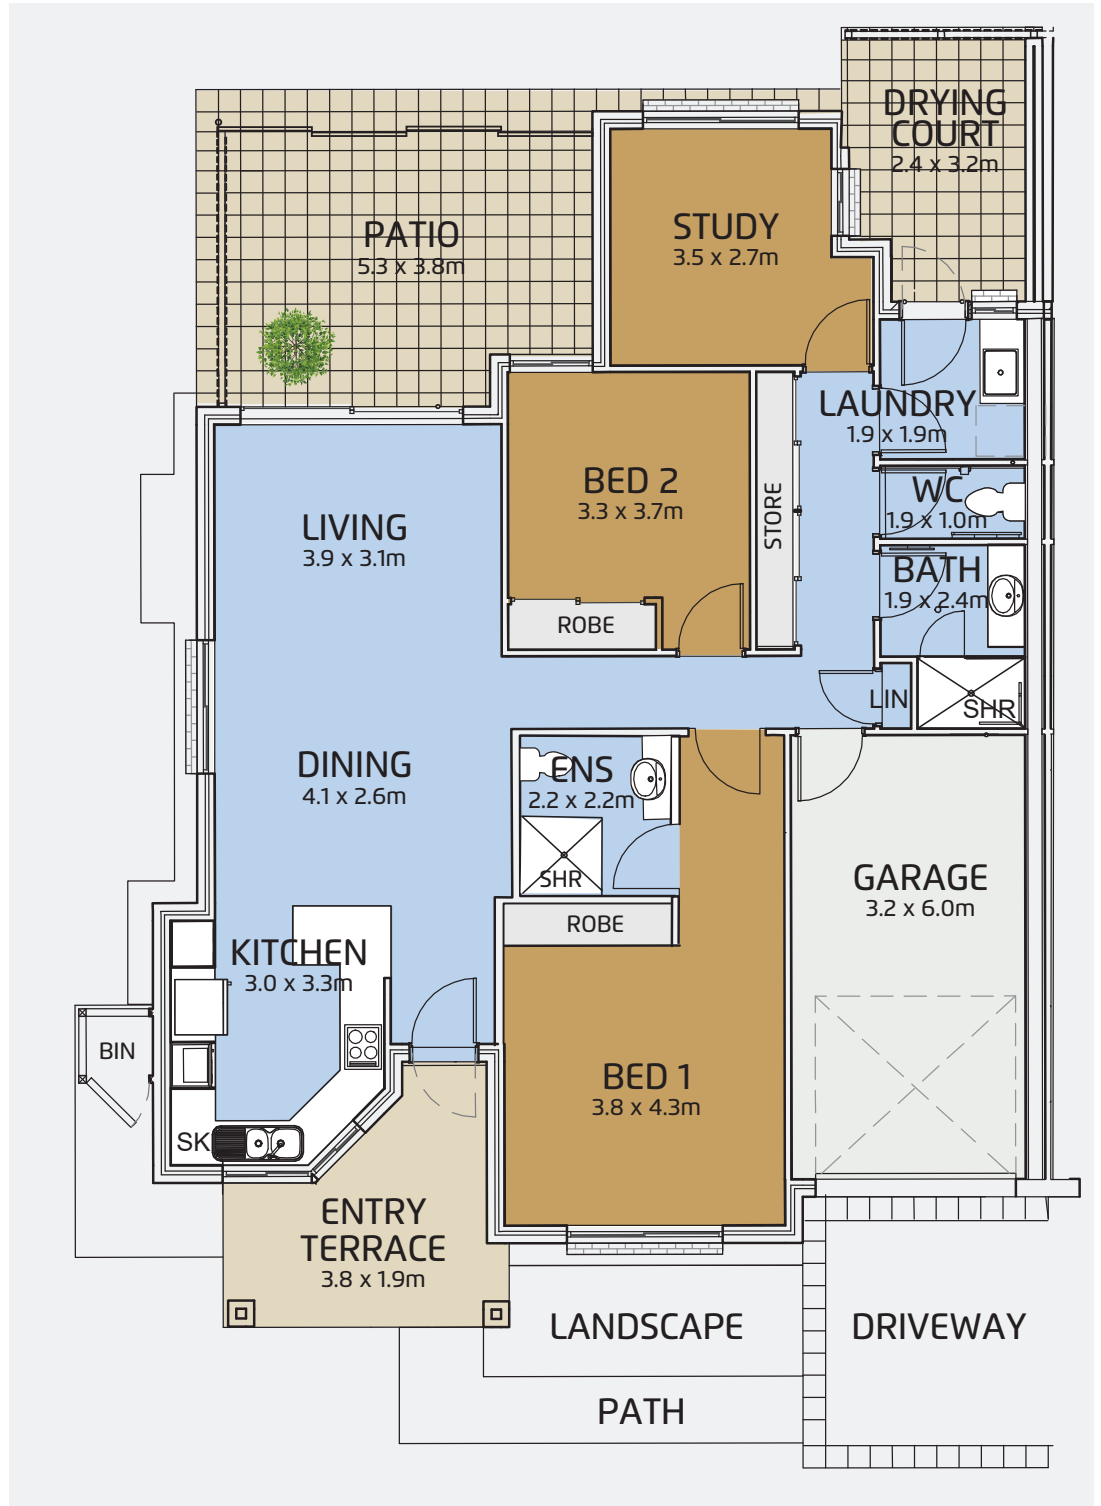

Unit 145

Total Floor Area = 139.80m²
(Including Patio & Garage)

Please note: Plans are indicative only and subject to change without notice.

CALOUNDRA RISE
RETIREMENT ESTATE

An initiative of the Knights of the Southern Cross